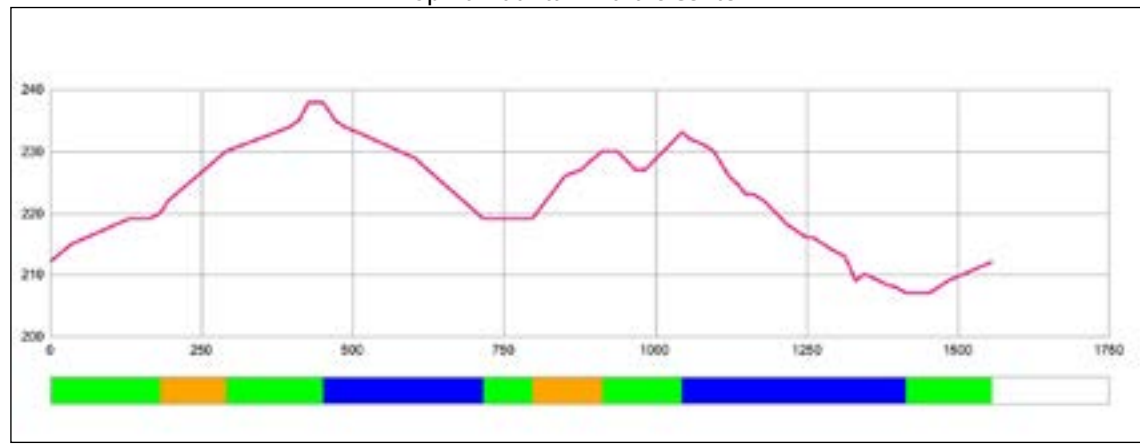

Spirit Mountain Nordic Center

1.5 km Profile

**spirit
mountain
nordic center**

**7.5 km Race
(5 x 1.5km)**

| | |
|------------|--------|
| Length | 1558 m |
| TC | 49 m |
| MC | 11 m |
| HD | 31 m |
| High Point | 238 m |
| Low Point | 207 m |