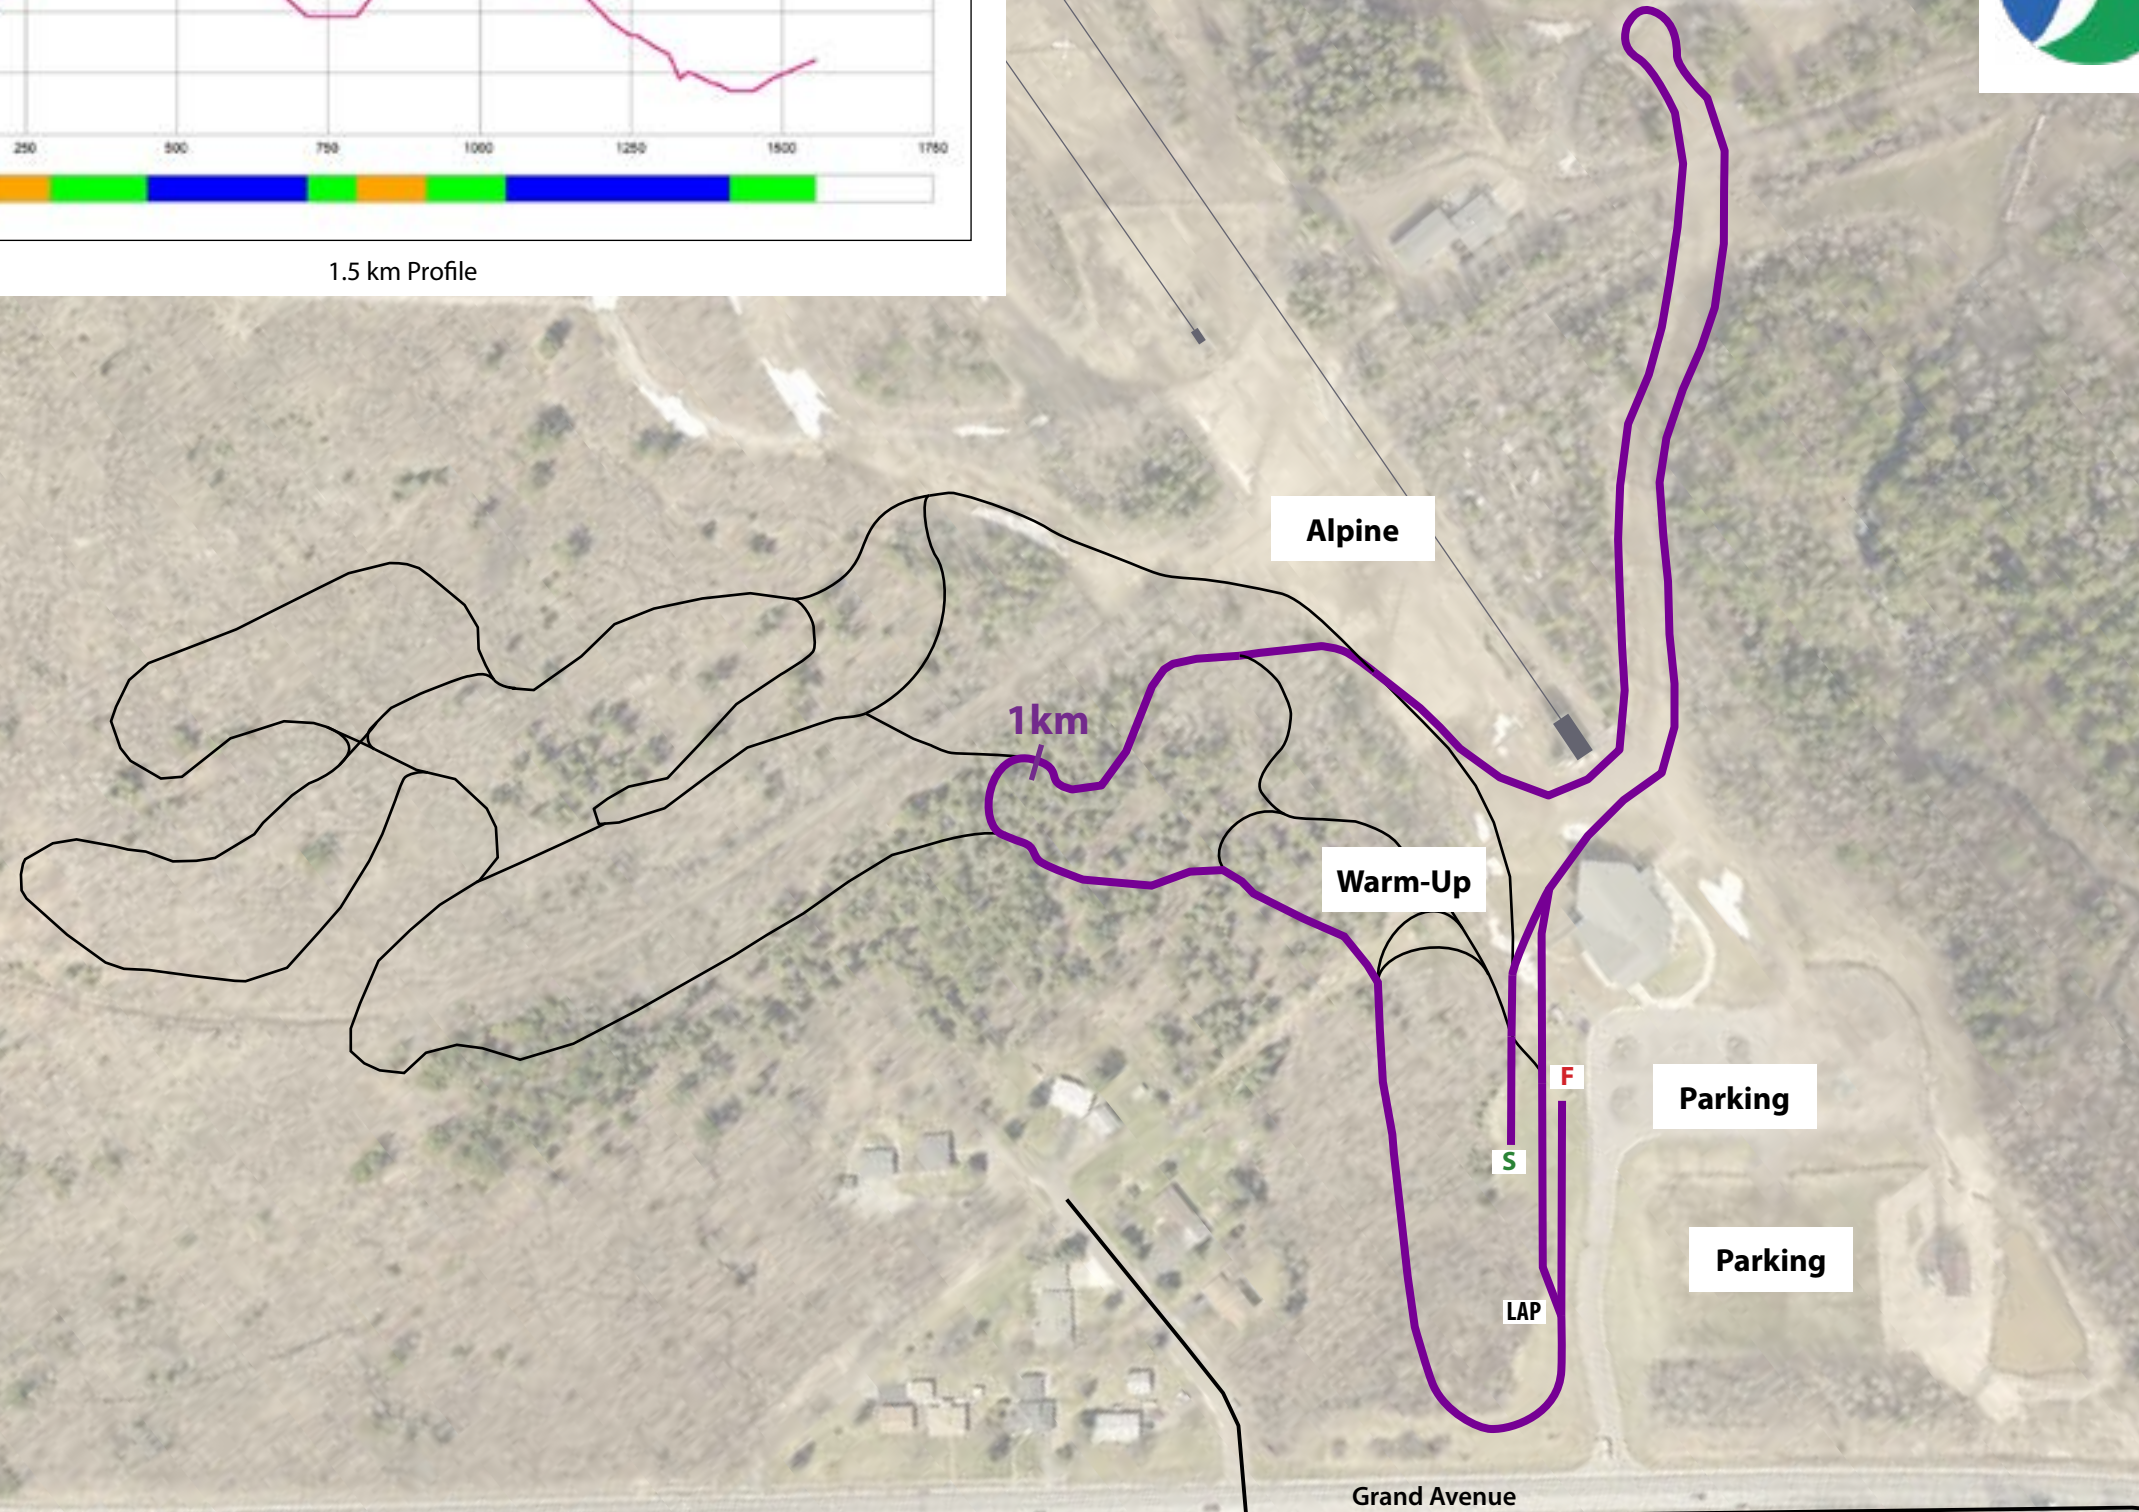

Spirit Mountain Nordic Center

1.5 km Profile

**spirit
mountain
nordic center**

**7.5 km Race
(5 x 1.5km)**

| | |
|------------|--------|
| Length | 1558 m |
| TC | 49 m |
| MC | 11 m |
| HD | 31 m |
| High Point | 238 m |
| Low Point | 207 m |